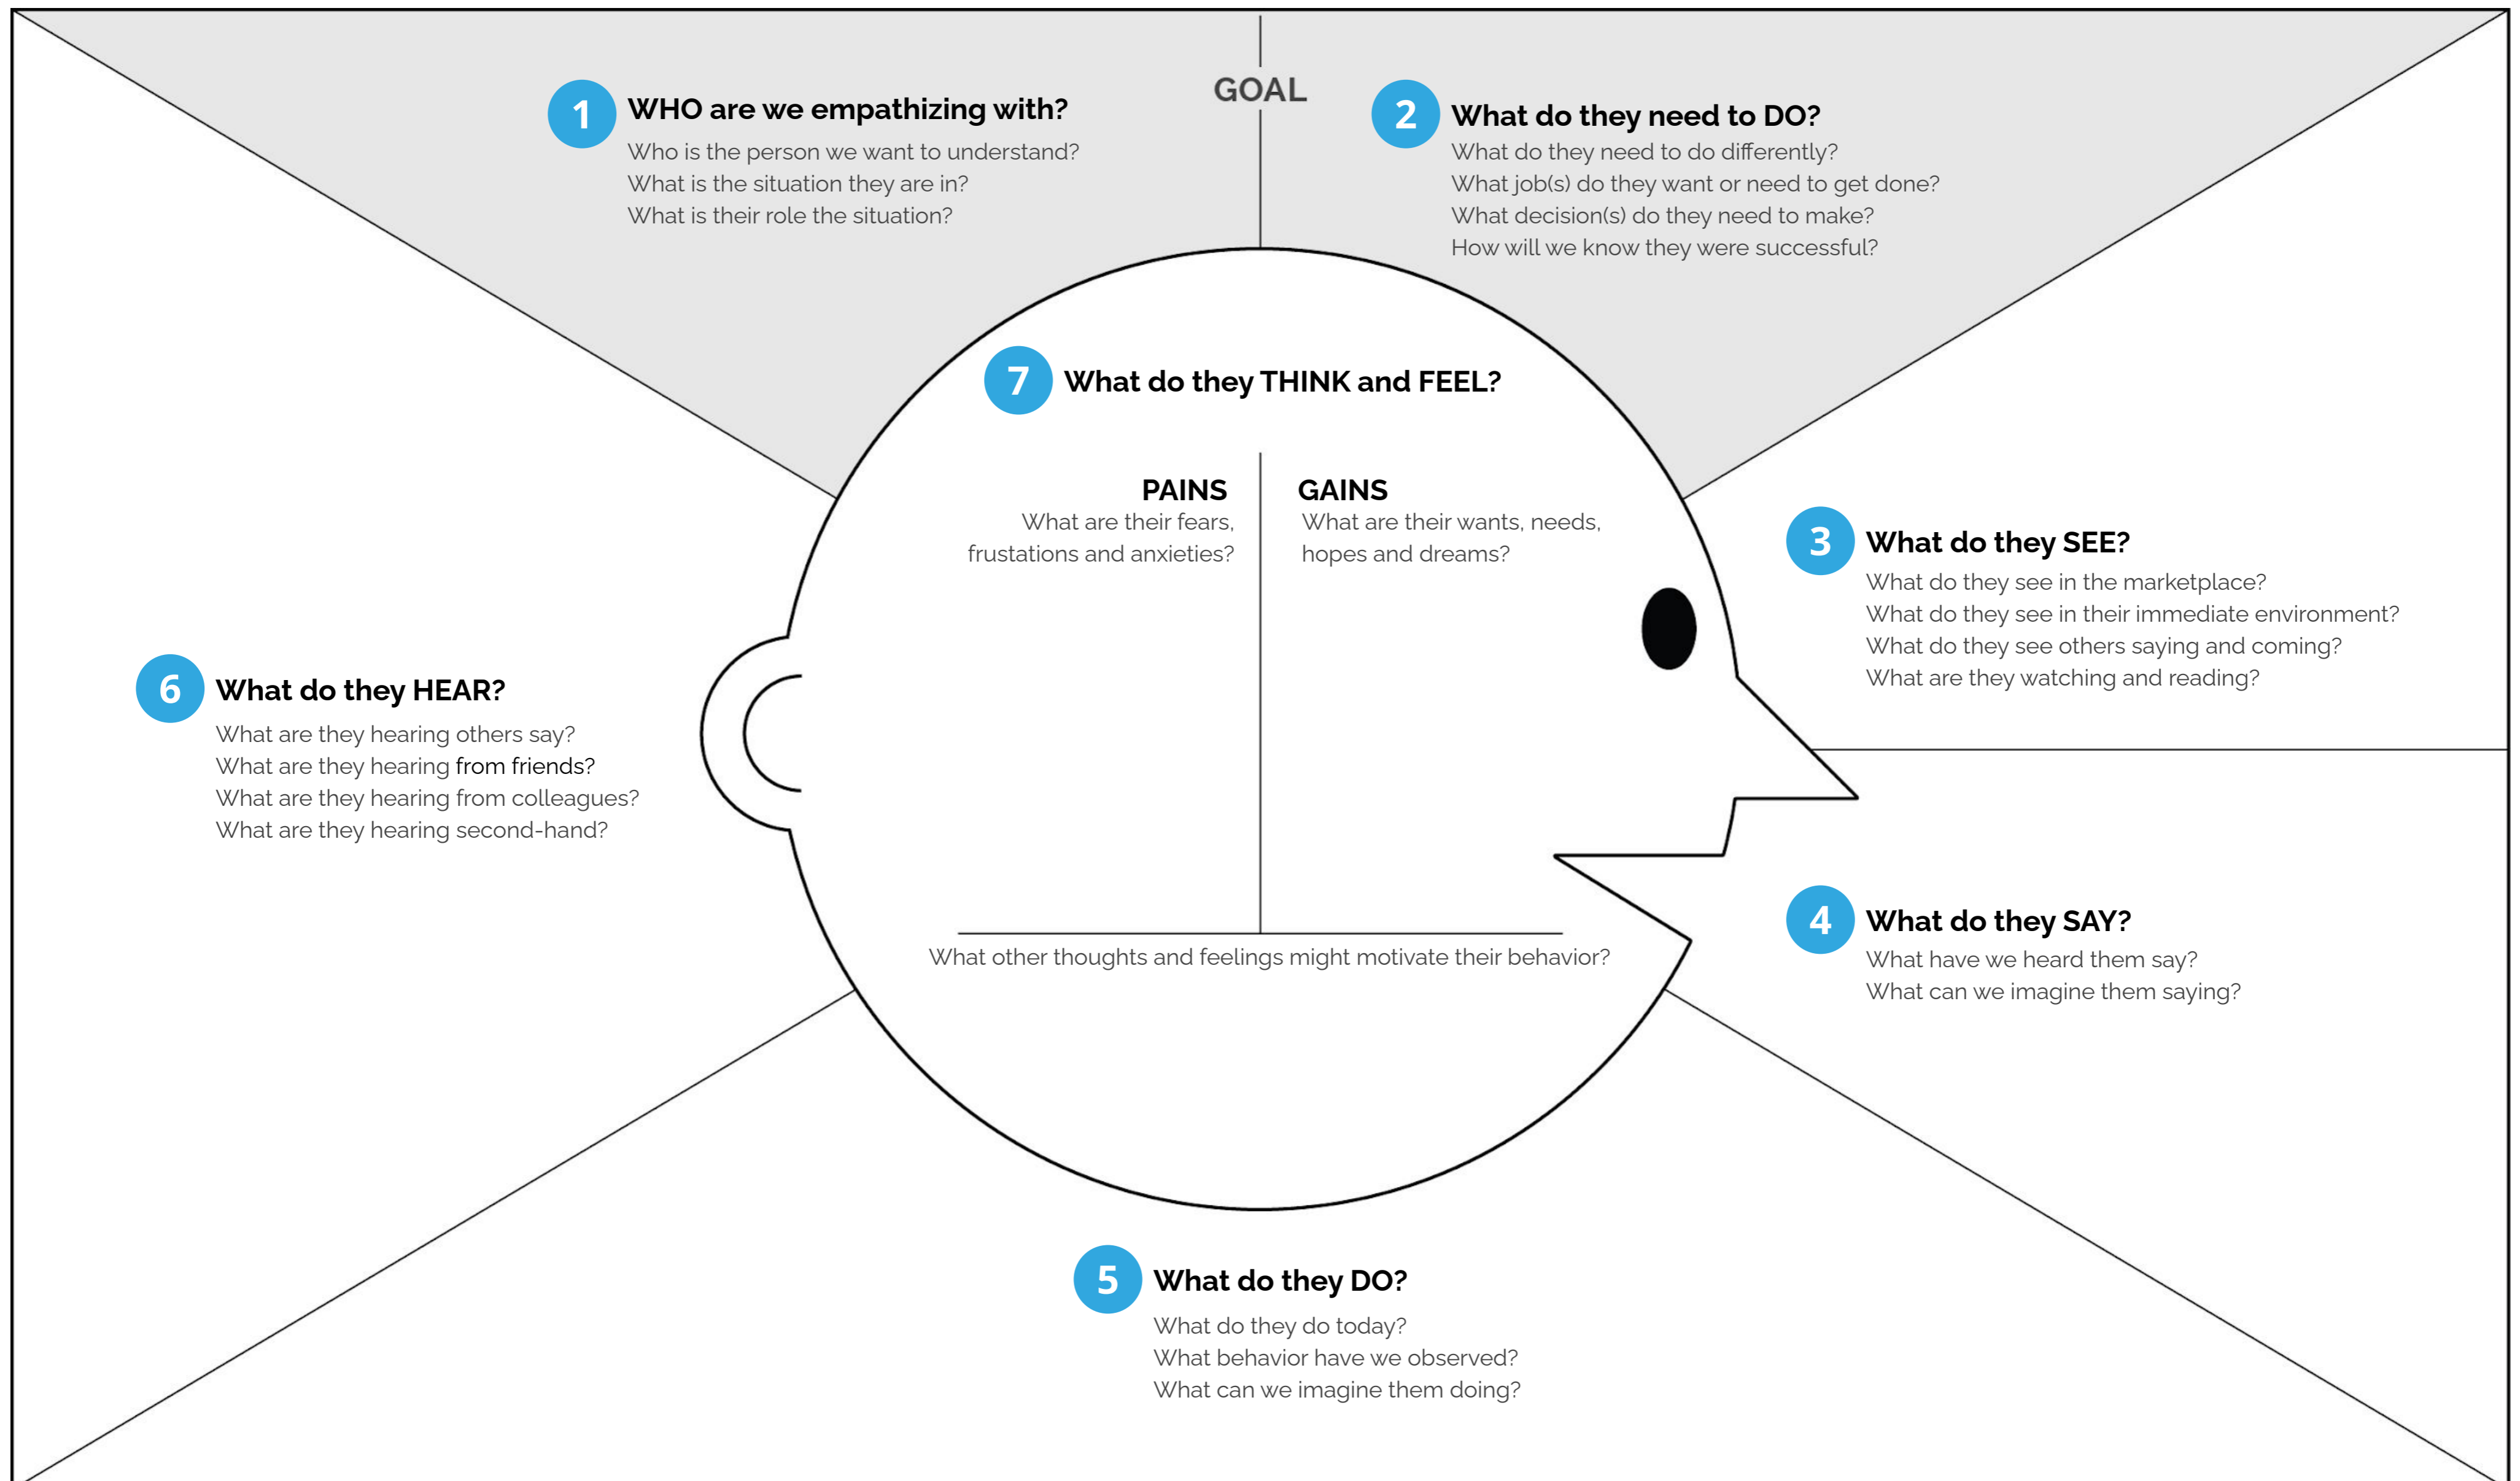

**THE BUSINESS
MODEL ANALYST**

EMPATHY MAP

PRINT and DESIGN you own EMPATHY MAP

Empathy Map

Designed for:

Designed by:

Date:

Version:

Original version: Dave Gray, Xplane.com

This work is licensed under the Creative Commons Attribution-ShareAlike 4.0 International License.

Empathy Map

Designed for:

Designed by:

Date:

Version:

Original version: Dave Gray, Xplane.com