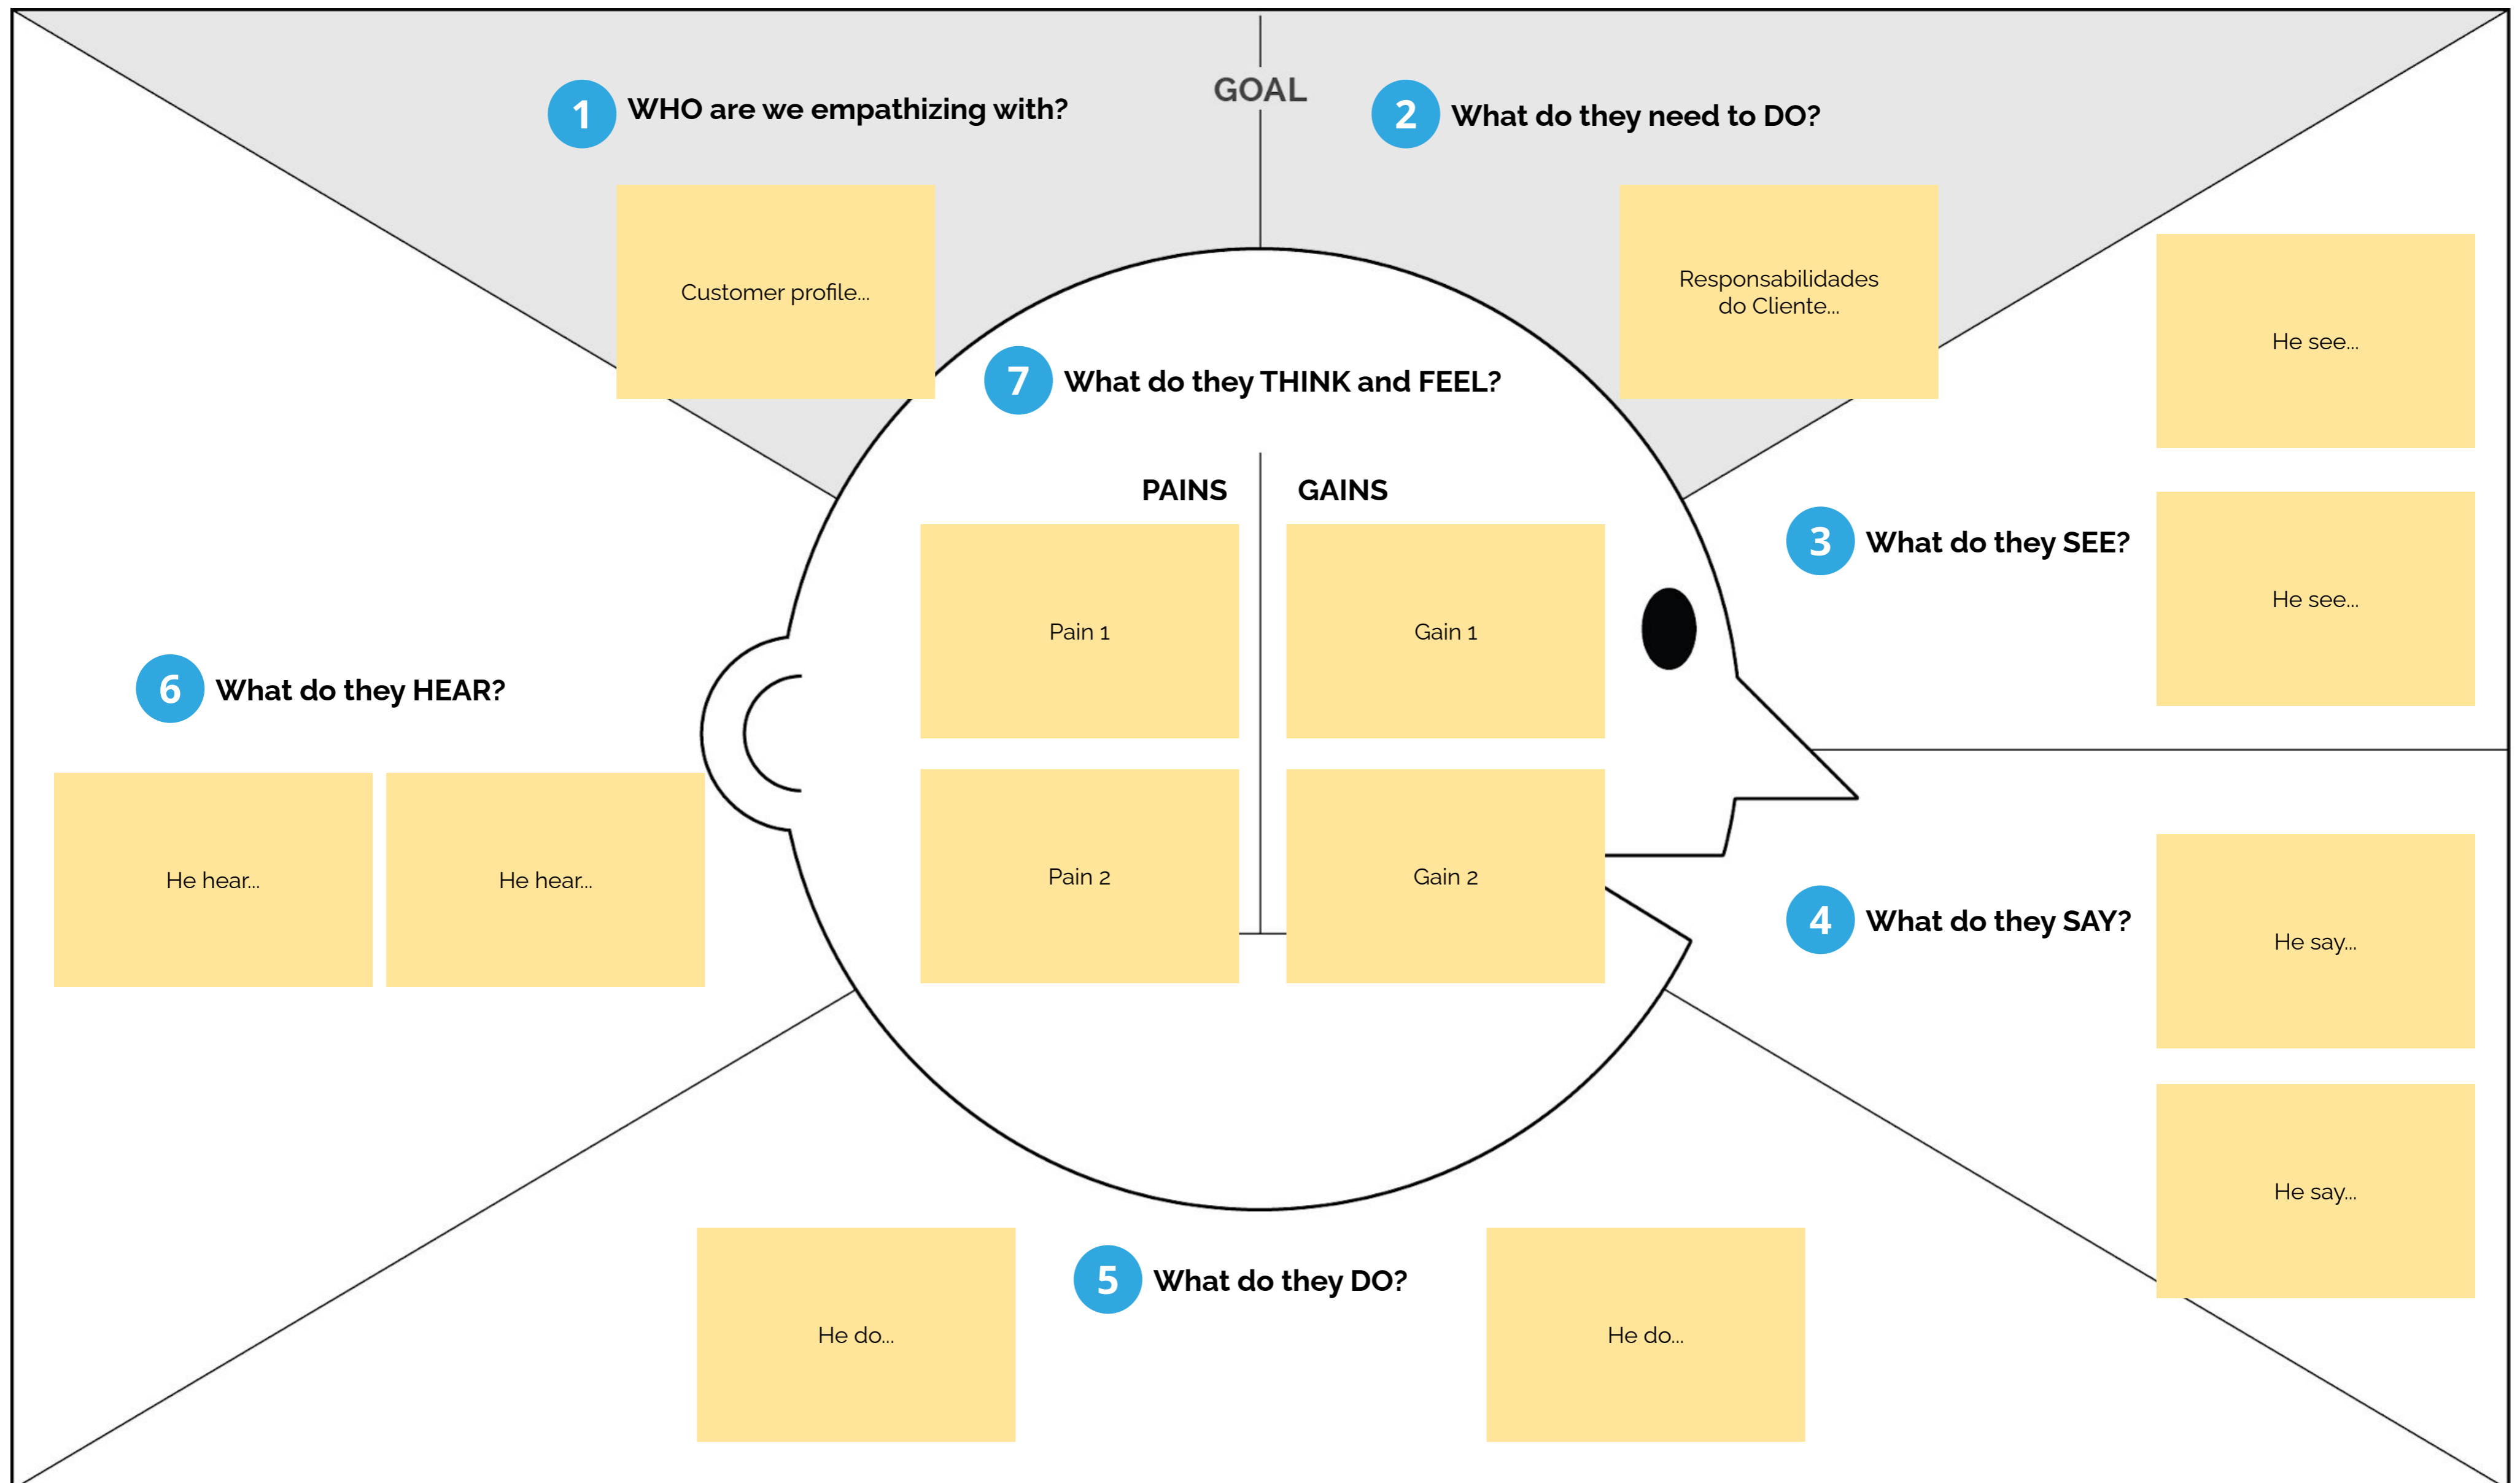

**THE BUSINESS
MODEL ANALYST**

EMPATHY MAP

PRINT and DESIGN you own EMPATHY MAP

Empathy Map

Designed for:

Designed by:

Date:

Version:

Original version: Dave Gray, Xplane.com

This work is licensed under the Creative Commons Attribution-ShareAlike 4.0 International License.

Empathy Map

Designed for:

Designed by:

Date:

Version:

Original version: Dave Gray, Xplane.com

This work is licensed under the Creative Commons Attribution-ShareAlike 4.0 International License.

THE BUSINESS
MODEL ANALYST

39+

SUPER GUIDES

SAVE OVER **\$1,268** TODAY!

LIFETIME UPDATES

SALE
SALE
SALE

Buy our Super Guides Bundle with over 39+ Super Guides and Lifetime Updates for a one time payment of \$97

GET THE SUPER GUIDES BUNDLE WITH LIFETIME UPDATES

GOOD LUCK

with your empathy map!

Follow me:

businessmodelanalyst.com

facebook.com/businessmodelanalyst

linkedin.com/in/dpereirabr